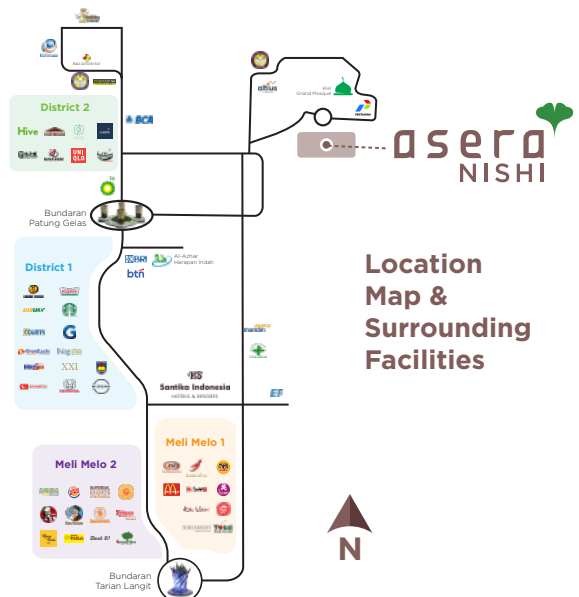

Features Facilites

One Gate System

Smart Door Lock

Smart Light Bulb

CCTV in Home

**Location
Map &
Surrounding
Facilities**

Marketing Gallery
Komplek Meli Melo 3,
Jalan Harapan Indah Boulevard Kav.26A
Medan Satria, Bekasi 17132